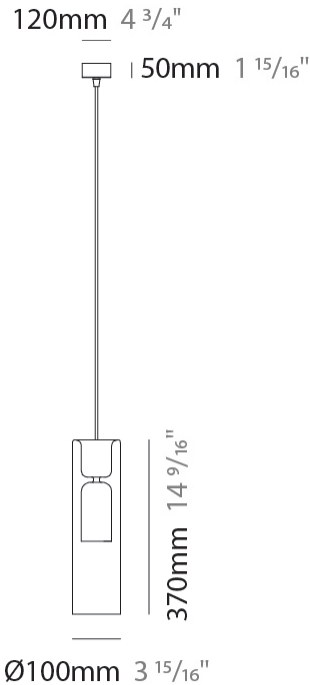

PROJECT
TYPE
SPECIFIER
QUANTITY
DATE

TAO MONOPOINT SUSPENSION

D141112-

base number Finish
Options

1. To build a product code in our configurator select the specify button on the base model # product page
2. To build a manual product code on this datasheet choose from the options listed below in blue font and add the suffix to the base model #

GENERAL

Series: Tao
Subseries: Tao Monopoint
Partner: Cangini & Tucci
Division: Design
Installation: Suspension
Product Type: Pendant
Mounting Location: Ceiling

PHYSICAL

Shape: Cylinder
Diameter (mm): 100
Diameter (in): 3 ¹⁵/₁₆
Height (mm): 370
Height (in): 14 ⁹/₁₆
Max. Overall Height (mm): 1870
Max. Overall Height (in): 73 ⁵/₈
Weight (kg): 1.5
Weight (lbs): 3.31
Fixture Finish: [AMB](#) / [GRN](#) / [PNK](#) / [RUB](#) / [SMK](#) / [TOB](#) / [TRA](#) / [RGD](#) / [TIM](#)
Holder Finish: CHR
Fixture Material: Glass / Metal
Primary Material: Glass - Borosilicate
Cable Details: 1500mm Cable

ELECTRICAL

Number of Lamps: 1
Lamp Type: LED Retrofit
Bulb Included: Bulb Not Included
Max. Wattage Per Lamp (W): 8
Lamp Base: E26
Input Voltage (V): 120
Upon Request: GU24 / 277Vac

LED

OPTICAL

RATINGS AND CERTIFICATIONS

Certified By: Certified for North American Standards
IP rating: IP20