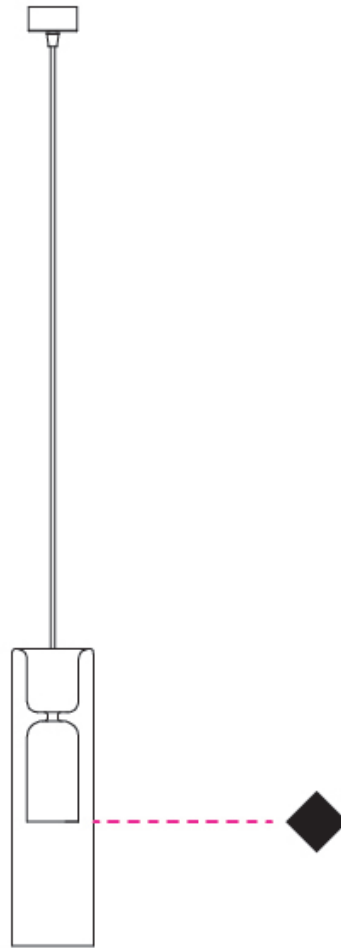

TAO MONOPOINT SUSPENSION

D141112-

PROJECT

TYPE

SPECIFIER

QUANTITY

DATE

D