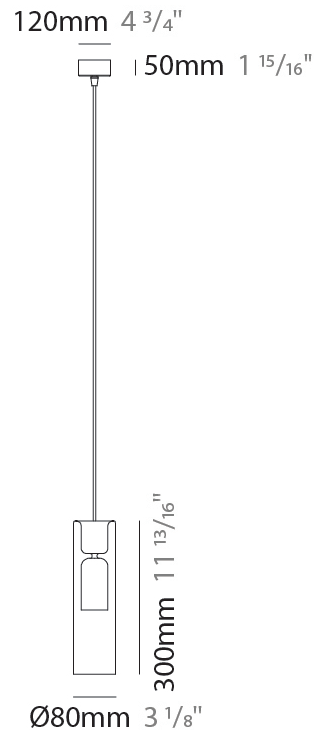

TAO MONOPOINT SUSPENSION

D141111-

base number   Finish
Options

1. To build a product code in our configurator select the specify button on the base model # product page
2. To build a manual product code on this datasheet choose from the options listed below in blue font and add the suffix to the base model #

GENERAL

Series: Tao _____
Subseries: Tao Monopoint _____
Partner: Cangini & Tucci _____
Division: Design _____
Installation: Suspension _____
Product Type: Pendant _____
Mounting Location: Ceiling _____

PHYSICAL

Shape: Cylinder _____
Diameter (mm): 80 _____
Diameter (in): 3 1/8 _____
Height (mm): 300 _____
Height (in): 11 13/16 _____
Max. Overall Height (mm): 1800 _____
Max. Overall Height (in): 70 7/8 _____
Weight (kg): 0.80 _____
Weight (lbs): 1.76 _____
Fixture Finish: [AMB / GRN / PNK / RUB / SMK / TOB / TRA / RGD / TIM](#) _____
Holder Finish: CHR _____
Fixture Material: Glass / Metal _____
Primary Material: Glass - Borosilicate _____
Cable Details: 1500mm Cable _____

ELECTRICAL

Number of Lamps: 1 _____
Lamp Type: LED Retrofit _____
Bulb Included: Bulb Not Included _____
Max. Wattage Per Lamp (W): 3 _____
Lamp Base: G9 _____
Input Voltage (V): 120 _____
Upon Request: GU24 / 277Vac _____

LED

OPTICAL

RATINGS AND CERTIFICATIONS

Certified By: Certified for North American Standards _____
IP rating: IP20 _____